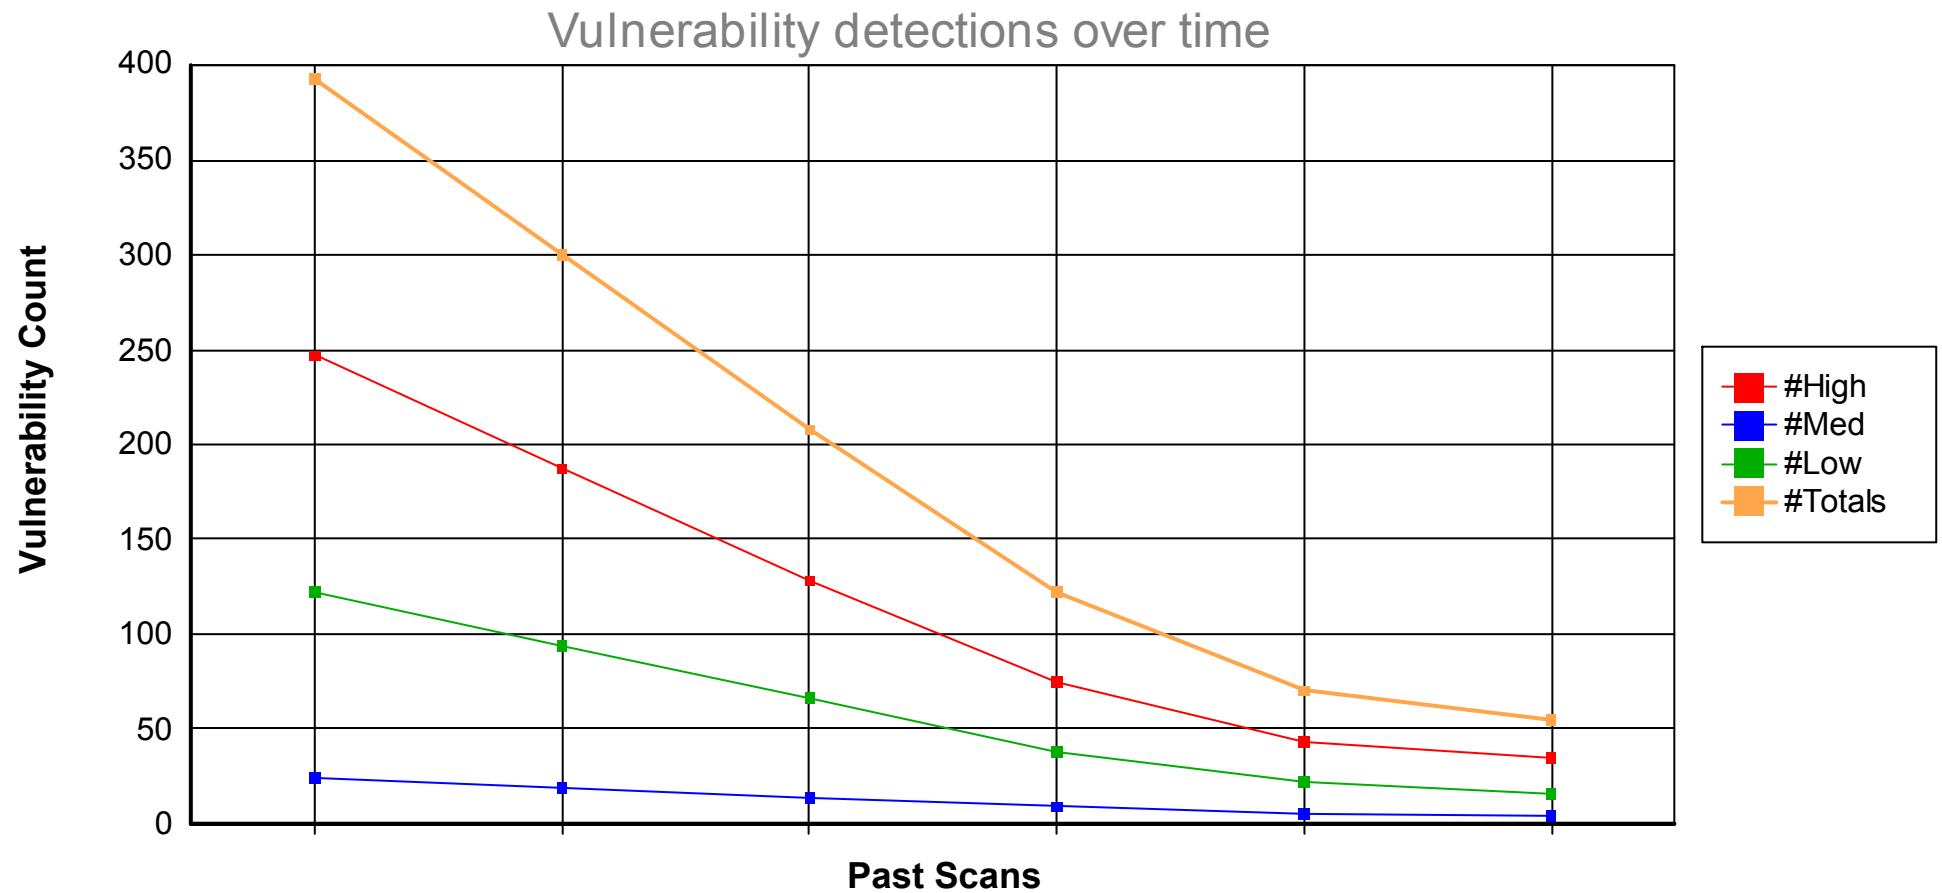

Network Vulnerability Trend

Graphically illustrates how the number of vulnerabilities on the network has changed over a given time-span.

Date generated: 17/02/2006 09:28:05

This trend report was generated from data in the following scans :

Scan Date & Time	Scan Profile	Scan target reference
22/01/2006 16:04:52	Default	file:list.txt
23/01/2006 15:25:40	Default	vlad
25/01/2006 15:18:05	Default	file:list.txt
26/01/2006 15:11:38	Default	file:list.txt
27/01/2006 14:59:31	Default	file:list.txt
28/01/2006 13:34:40	Default	file:list.txt